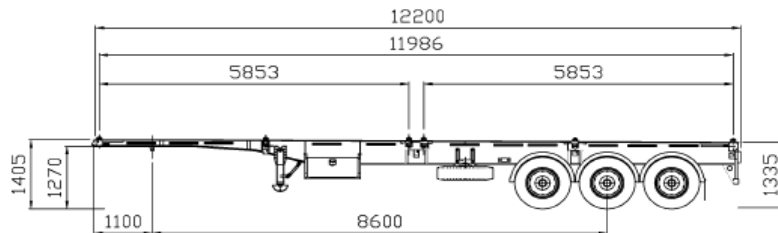

AU10 Series

40' Skeletal Trailers – Standard Low Profile

Rear Trailer AU10-B/S-3WT-WC & AU10-B-3WT-WC

- 12.2mtr long x 2.5mtr wide Skeletal trailer 1x20', 2x20' & 1x40'
- 12 Twistlocks with spring loaded safety catch
- 8mm skid plate with Jost removable king pin
- Jost Landing legs w/rocker feet
- Single wind up tyre carrier
- Steel tool box
- Side intrusion cables
- Bumper bar square w/solid dock rubber
- LED lighting to ADR13, Reversing beeper
- K-Hitch/WC Tri-axle air bag suspension
- Dump Valve
- Fuwa K-Hitch axles
- 10 Stud 285 PCD
- Steel hubs
- Twelve (12) Hankook 11R 22.5 Tyres on 10 Stud Steel rims
- Plastic Guards
- Jost turntable
- Rear Twistlock Beam and Bumper Bar finished in 2K White
- Chassis, coamings & hubs to clients specified standard 2K paint colour.

PRICE (INC GST) POA

Options:
Alloy Wheels x12
Registration

2-6 Fillo Dve, Somerton, Victoria, 3062
PO Box 131, Campbellfield, 3061

Phone: 03 9305 1138
Fax: 03 9305 1139
Email: info@progresstrailers.com.au

ABN: 38 068 209 610

*Photograph for illustrative purposes only, alloy wheels optional