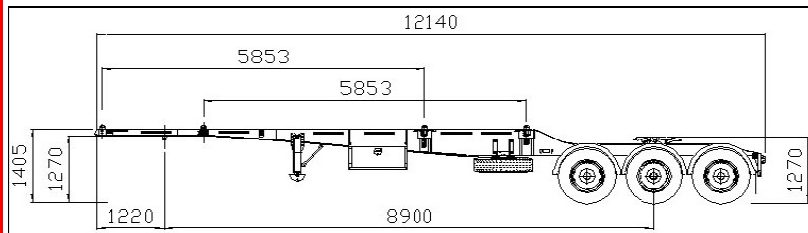

AU10 Series Skeletal Trailers – Standard Low Profile

Lead Trailer AU10-A-1WT2P-WC3

- 12.14mtr long x 2.5mtr wide Skeletal Trailer
- 8 Twistlocks with spring loaded safety catch
- 1x20' Dual position Side intrusion cables
- Side intrusion cables
- 8 mm skid plate with Jost removable king pin
- Jost Landing legs w/rocker feet
- Single wind up tyre carrier
- Steel tool box
- LED lighting to ADR13, Reversing Beeper
- K-Hitch/WC Tri-axle air bag suspension
- Dump valve
- Fuwa K-Hitch axles
- 10 Stud 285 PCD
- Steel hubs
- Twelve (12) Hankook 11R 22.5 Tyres on 10 Stud Steel rims
- Plastic Guards with mudflaps front and rear
- Jost Turntable
- Aluminum chequer plate deck plates
- Rear Twistlocks Beam and Bumper Bar finished in 2K White
- Chassis, coamings & hubs to clients specified standard 2K paint colour.

PRICE (INC GST) POA

Options:
Alloy Wheels x12
Registration

2-6 Fillo Dve, Somerton, Victoria, 3062
PO Box 131, Campbellfield, 3061

Phone: 03 9305 1138
Fax: 03 9305 1139
Email: info@progresstrailers.com.au